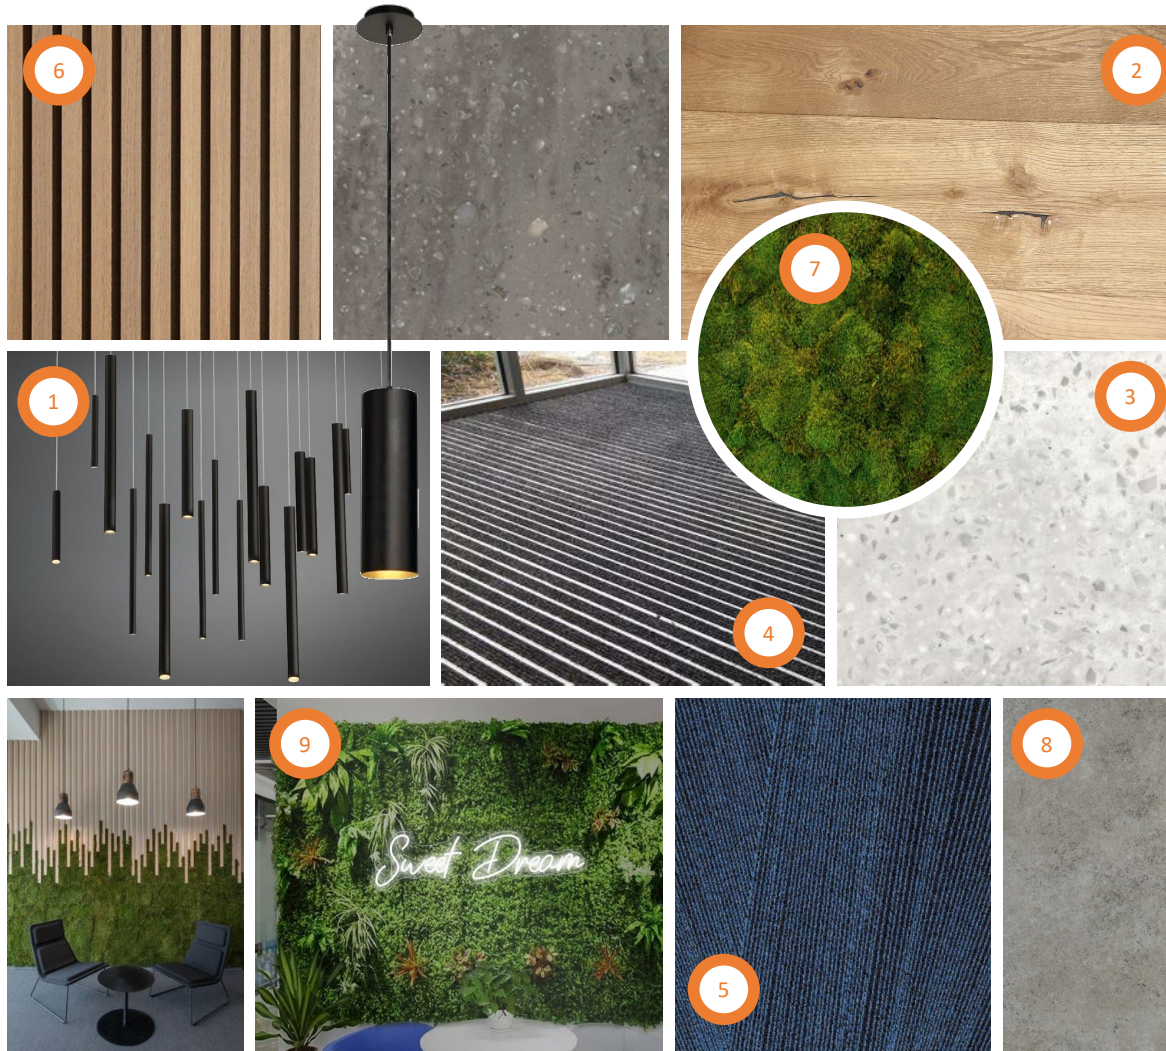

RECEPTION- Option A Sketch Visuals

RECEPTION- Sketch Visual 1a

1a

RECEPTION- Sketch Visual 2a

RECEPTION- Sketch Visual 3a

## RECEPTION- Option B Look and Feel

1. Tubular Suspended feature lights to stairwell and above reception desk
2. Oak veneer to reception desk
3. Corian solid surface top and upstand to reception desk
4. Entrance Matting to reception
5. Blue feature carpets (Milliken- Facets)
6. Timber slat Alto Form to feature walls
7. Moss to feature walls
8. Stone effect LVT (IVC-Jura Stone, Moduleo 55 Tiles)
9. Neon Signage to feature wall