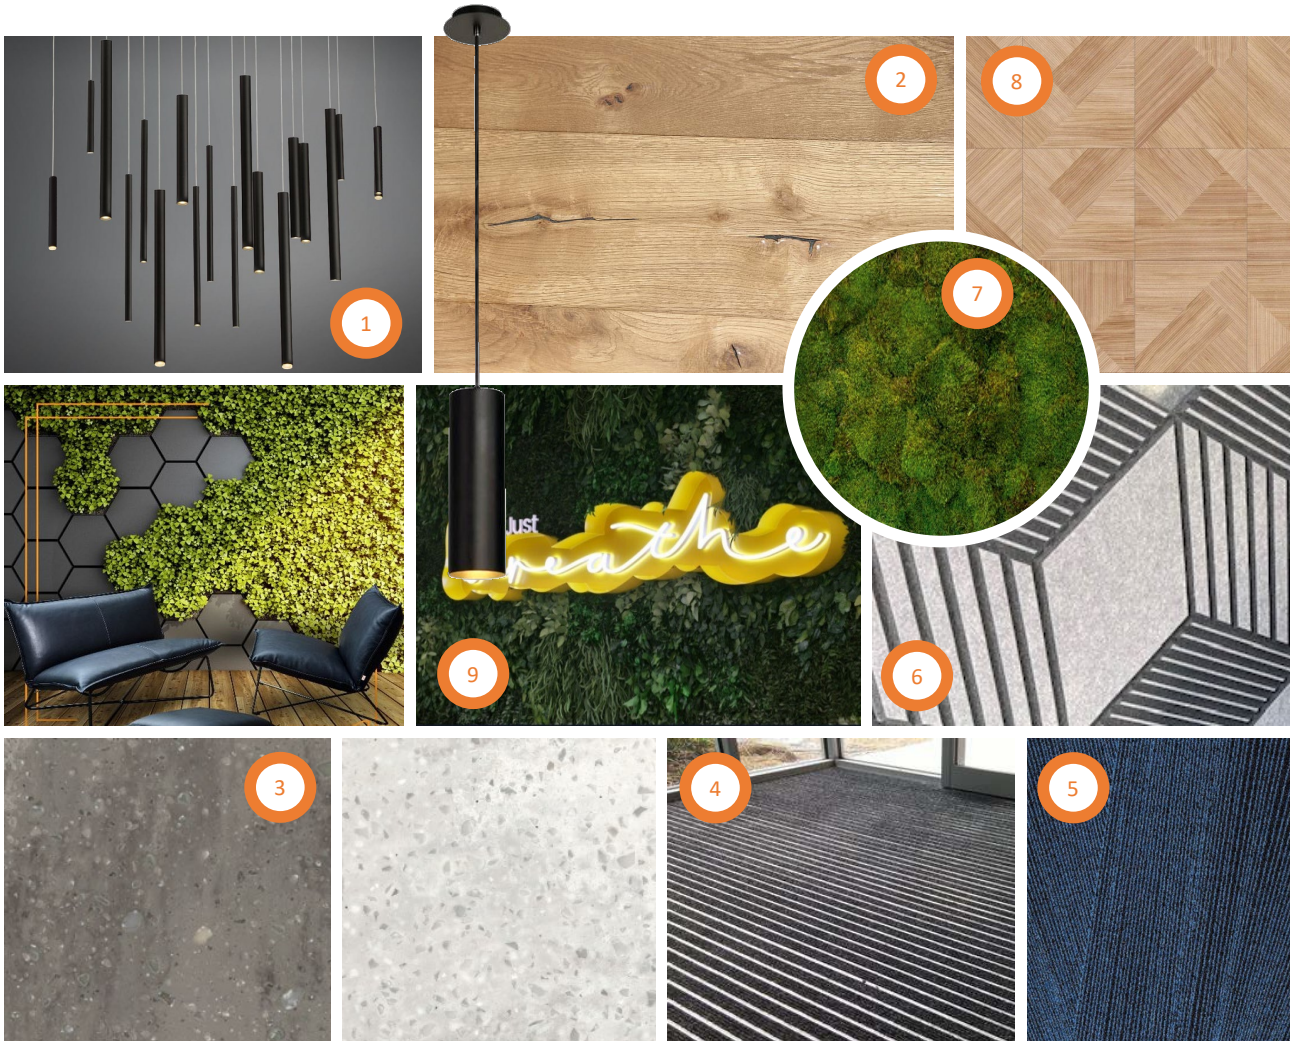

## RECEPTION- Option A Look and Feel

1. Tubular Suspended feature lights to stairwell and above reception desk
2. Oak veneer to reception desk
3. Corian solid surface top and upstand to reception desk
4. Entrance Matting to reception
5. Blue feature carpets (Milliken- Facets)
6. Alto Tone Acoustics to feature walls
7. Moss to feature walls
8. Timber effect LVT (IVC-Shades, Moduleo 55 Expressive)
9. Neon Signage to feature wall